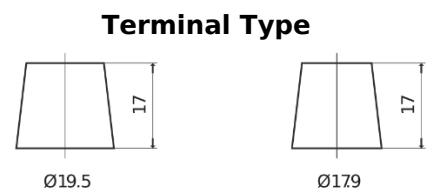

**Product overview**

Batteries for Cars

**High-Tech TA754**

Part number	TA754
Technology	Flooded
EAN/GTIN	3661024054164
Voltage	12 V
Capacity	75 Ah
CCA	630 A
Length	270 mm
Width	173 mm
Height	222 mm
Box size	D26
Polarity	ETN 0
Terminal Type	EN taper post
Hold Down	Korean B1+B6
Weights (subject of variation)	17.40 kg