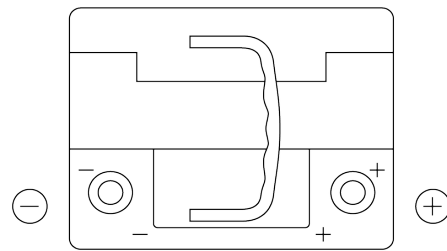

Product overview

Batteries for Cars

Premium EA530

Part number	EA530
Technology	Flooded
EAN/GTIN	3661024034203
Voltage	12 V
Capacity	53 Ah
CCA	540 A
Length	207 mm
Width	175 mm
Height	190 mm
Box size	L01
Polarity	ETN 0
Terminal Type	EN taper post
Hold Down	B13
Weights (subject of variation)	12.70 kg

Polarity

Terminal Type

Positive Terminal

Negative Terminal

Hold Down

Design, features and specifications are subject to change without notice. We disclaim any representation or warranty, express or implied, concerning the data or recommendations, and in no event shall be liable for any loss or damage claimed to have arisen as a result. Some products may not be available in your local market.