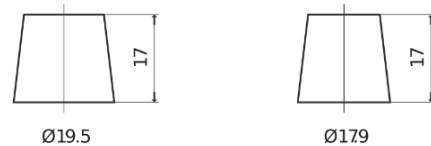

**Product overview**

Batteries for Cars

**Futura CA722**

Part number	CA722
Technology	Flooded
EAN/GTIN	3661024014281
Voltage	12 V
Capacity	72.0 Ah
CCA	720 A
Length	278 mm
Width	175 mm
Height	175 mm
Box size	LB3
Polarity	ETN 0
Terminal Type	EN taper post
Hold Down	B13
Weights (subject of variation)	15.90 kg

**Polarity**

**Terminal Type**

Positive Terminal

Negative Terminal

**Hold Down**

Design, features and specifications are subject to change without notice. We disclaim any representation or warranty, express or implied, concerning the data or recommendations, and in no event shall be liable for any loss or damage claimed to have arisen as a result. Some products may not be available in your local market.