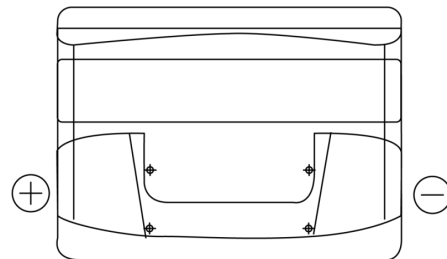

**Product overview**

Batteries for Cars

**Plus CB621**

Part number	CB621
Technology	Flooded
EAN/GTIN	3661024014540
Voltage	12 V
Capacity	62.0 Ah
CCA	540 A
Length	242 mm
Width	175 mm
Height	190 mm
Box size	L02
Polarity	ETN 1
Terminal Type	EN taper post
Hold Down	B13
Weights (subject of variation)	14.20 kg

**Polarity**

**Terminal Type**

Positive Terminal

Negative Terminal

**Hold Down**

Design, features and specifications are subject to change without notice. We disclaim any representation or warranty, express or implied, concerning the data or recommendations, and in no event shall be liable for any loss or damage claimed to have arisen as a result. Some products may not be available in your local market.