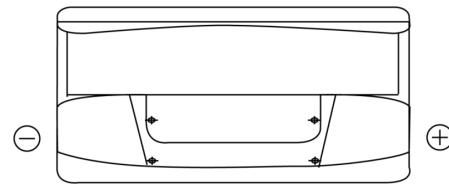

**Product overview**

Batteries for Trucks, Buses, Construction, Agriculture

**PowerPRO Agri&Construction CJ1000**

Part number	CJ1000
Technology	Flooded
EAN/GTIN	3661024016827
Voltage	12 V
Capacity	100.0 Ah
CCA	850 A
Length	353 mm
Width	175 mm
Height	190 mm
Box size	L05
Polarity	ETN 0
Terminal Type	EN taper post
Hold Down	B13
Weights (subject of variation)	21.80 kg

**Polarity**

**Terminal Type**

Positive Terminal

Negative Terminal

**Hold Down**

Design, features and specifications are subject to change without notice. We disclaim any representation or warranty, express or implied, concerning the data or recommendations, and in no event shall be liable for any loss or damage claimed to have arisen as a result. Some products may not be available in your local market.