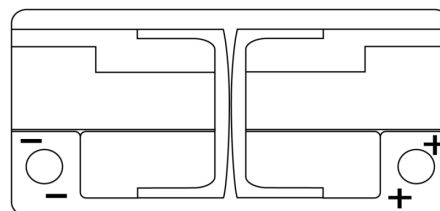

Product overview

Batteries for Cars

Formula Xtreme FA1000

Part number	FA1000
Technology	Flooded
EAN/GTIN	3661024044257
Voltage	12 V
Capacity	100.0 Ah
CCA	900 A
Length	353 mm
Width	175 mm
Height	190 mm
Box size	L05
Polarity	ETN 0
Terminal Type	EN taper post
Hold Down	B13
Weights (subject of variation)	22.60 kg

Polarity

Terminal Type

Hold Down

Design, features and specifications are subject to change without notice. We disclaim any representation or warranty, express or implied, concerning the data or recommendations, and in no event shall be liable for any loss or damage claimed to have arisen as a result. Some products may not be available in your local market.