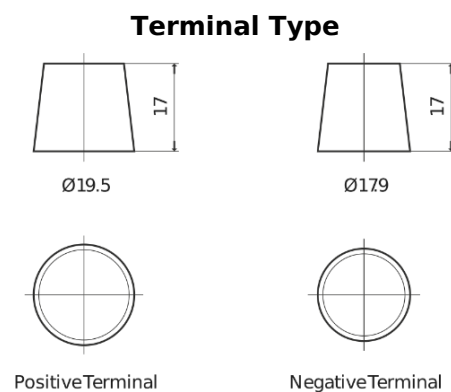

Product overview

Batteries for Trucks, Buses, Construction, Agriculture

PowerPRO EF2353

Part number	EF2353
Technology	Flooded
EAN/GTIN	3661024035323
Voltage	12 V
Capacity	235.0 Ah
CCA	1300 A
Length	518 mm
Width	274 mm
Height	240 mm
Box size	D06
Polarity	ETN 3
Terminal Type	EN taper post
Hold Down	B0
Weights (subject of variation)	56.30 kg