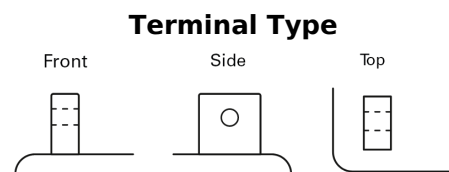

Product overview

Batteries for Cars

Start-Stop Auxiliary TK143

Part number	TK143
Technology	AGM
EAN/GTIN	3661024056618
Voltage	12 V
Capacity	14.0 Ah
CCA	80 A
Length	150 mm
Width	100 mm
Height	100 mm
Box size	C76
Polarity	ETN 3
Terminal Type	Screwed/Lug
Hold Down	B0
Weights (subject of variation)	4.20 kg