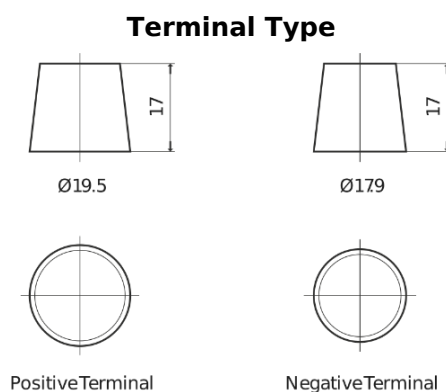

**Product overview**

Batteries for Trucks, Buses, Construction, Agriculture

**StartPRO FG1353**

Part number	FG1353
Technology	Flooded
EAN/GTIN	3661024045544
Voltage	12 V
Capacity	135.0 Ah
CCA	1000 A
Length	514 mm
Width	218 mm
Height	210 mm
Box size	DB9
Polarity	ETN 3
Terminal Type	EN taper post
Hold Down	B0
Weights (subject of variation)	39.80 kg