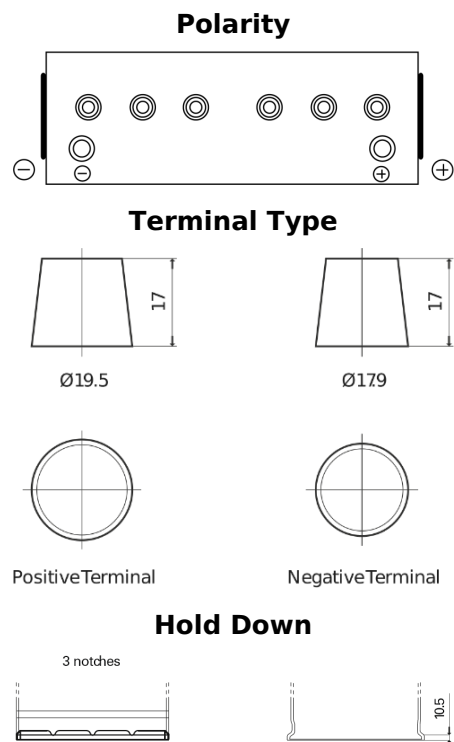

**Product overview**

Batteries for Trucks, Buses, Construction, Agriculture

**StartPRO FG1402**

Part number	FG1402
Technology	Flooded
EAN/GTIN	3661024045346
Voltage	12 V
Capacity	140.0 Ah
CCA	900 A
Length	508 mm
Width	175 mm
Height	205 mm
Box size	ATM
Polarity	ETN 0
Terminal Type	EN taper post
Hold Down	B1
Weights (subject of variation)	33.80 kg