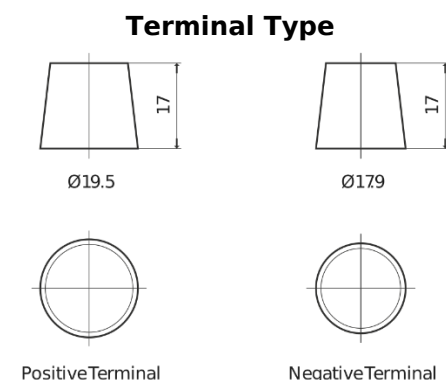

**Product overview**

Batteries for Trucks, Buses, Construction, Agriculture

**PowerPRO Agri&Construction SJ1723**

Part number	SJ1723
Technology	Flooded
EAN/GTIN	3661024066495
Voltage	12 V
Capacity	172 Ah
CCA	1390 A
Length	513 mm
Width	223 mm
Height	223 mm
Box size	D05
Polarity	ETN 3
Terminal Type	EN taper post
Hold Down	B0
Weights (subject of variation)	48.80 kg