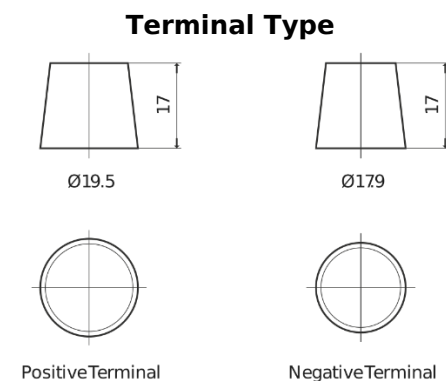

Product overview

Batteries for Cars

Formula Xtreme FA954

Part number	FA954
Technology	Flooded
EAN/GTIN	3661024044189
Voltage	12 V
Capacity	95 Ah
CCA	800 A
Length	306 mm
Width	173 mm
Height	222 mm
Box size	D31
Polarity	ETN 0
Terminal Type	EN taper post
Hold Down	Korean B1
Weights (subject of variation)	21.40 kg