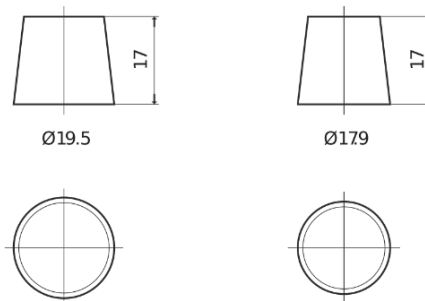

Product overview

Batteries for Cars

Standard FC700

Part number	FC700
Technology	Flooded
EAN/GTIN	3661024044820
Voltage	12 V
Capacity	70.0 Ah
CCA	640 A
Length	278 mm
Width	175 mm
Height	190 mm
Box size	L03
Polarity	ETN 0
Terminal Type	EN taper post
Hold Down	B13
Weights (subject of variation)	16.00 kg

Polarity

Terminal Type

Positive Terminal

Negative Terminal

Hold Down

Design, features and specifications are subject to change without notice. We disclaim any representation or warranty, express or implied, concerning the data or recommendations, and in no event shall be liable for any loss or damage claimed to have arisen as a result. Some products may not be available in your local market.