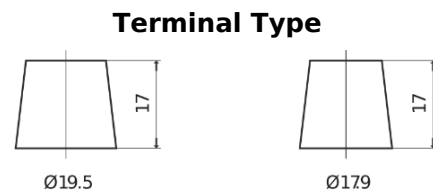

Product overview

Batteries for Trucks, Buses, Construction, Agriculture

Endurance+PRO Gel TD2103T

Part number	TD2103T
Technology	GEL
EAN/GTIN	3661024057462
Voltage	12 V
Capacity	210.0 Ah
CCA	800 A
Length	518 mm
Width	274 mm
Height	240 mm
Box size	D06
Polarity	ETN 3
Terminal Type	EN taper post
Hold Down	B0
Weights (subject of variation)	66.00 kg