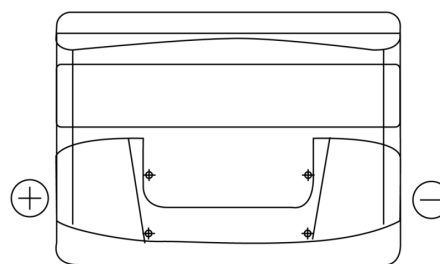

**Product overview**

Batteries for Cars

**Power DB621**

Part number	DB621
Technology	Flooded
EAN/GTIN	3661024024549
Voltage	12 V
Capacity	62.0 Ah
CCA	540 A
Length	242 mm
Width	175 mm
Height	190 mm
Box size	L02
Polarity	ETN 1
Terminal Type	EN taper post
Hold Down	B13
Weights (subject of variation)	14.20 kg

**Polarity**

**Terminal Type**

Positive Terminal

Negative Terminal

**Hold Down**

Design, features and specifications are subject to change without notice. We disclaim any representation or warranty, express or implied, concerning the data or recommendations, and in no event shall be liable for any loss or damage claimed to have arisen as a result. Some products may not be available in your local market.