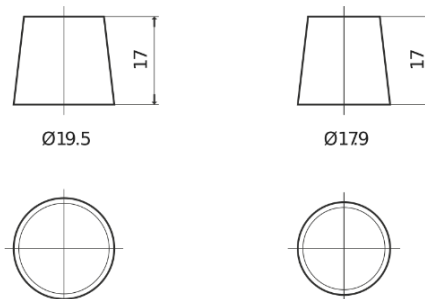

**Product overview**

Batteries for Cars

**Power DB621**

Part number	DB621
Technology	Flooded
EAN/GTIN	3661024024549
Voltage	12 V
Capacity	62.0 Ah
CCA	540 A
Length	242 mm
Width	175 mm
Height	190 mm
Box size	L02
Polarity	ETN 1
Terminal Type	EN taper post
Hold Down	B13
Weights (subject of variation)	14.20 kg

**Polarity**

**Terminal Type**

Positive Terminal

Negative Terminal

**Hold Down**

Design, features and specifications are subject to change without notice. We disclaim any representation or warranty, express or implied, concerning the data or recommendations, and in no event shall be liable for any loss or damage claimed to have arisen as a result. Some products may not be available in your local market.