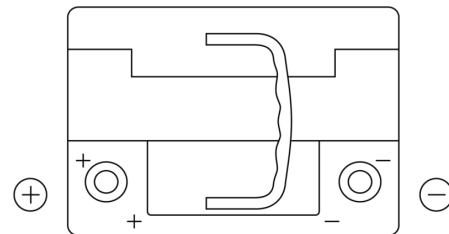

Product overview

Batteries for Cars

Formula Xtreme FA601

Part number	FA601
Technology	Flooded
EAN/GTIN	3661024044233
Voltage	12 V
Capacity	60.0 Ah
CCA	600 A
Length	242 mm
Width	175 mm
Height	190 mm
Box size	L02
Polarity	ETN 1
Terminal Type	EN taper post
Hold Down	B13
Weights (subject of variation)	15.00 kg

Polarity

Terminal Type

Positive Terminal

Negative Terminal

Hold Down

Design, features and specifications are subject to change without notice. We disclaim any representation or warranty, express or implied, concerning the data or recommendations, and in no event shall be liable for any loss or damage claimed to have arisen as a result. Some products may not be available in your local market.