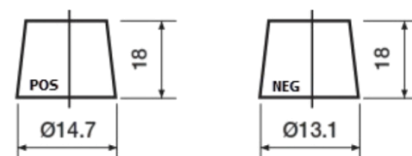

**Product overview**

Batteries for Cars

**Premium EA456**

Part number	EA456
Technology	Flooded
EAN/GTIN	3661024034128
Voltage	12 V
Capacity	45.0 Ah
CCA	390 A
Length	237 mm
Width	127 mm
Height	227 mm
Box size	B24
Polarity	ETN 0
Terminal Type	JIS taper post
Hold Down	B1
Weights (subject of variation)	11.80 kg

**Polarity**

**Terminal Type**

Remove T1 adapter for T3

**Hold Down**

Design, features and specifications are subject to change without notice. We disclaim any representation or warranty, express or implied, concerning the data or recommendations, and in no event shall be liable for any loss or damage claimed to have arisen as a result. Some products may not be available in your local market.