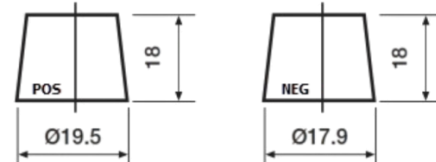

**Product overview**

Batteries for Cars

**Premium EA456**

Part number	EA456
Technology	Flooded
EAN/GTIN	3661024034128
Voltage	12 V
Capacity	45.0 Ah
CCA	390 A
Length	237 mm
Width	127 mm
Height	227 mm
Box size	B24
Polarity	ETN 0
Terminal Type	JIS taper post
Hold Down	B1
Weights (subject of variation)	11.80 kg

**Polarity**

**Terminal Type**

Remove T1 adapter for T3

**Hold Down**

Design, features and specifications are subject to change without notice. We disclaim any representation or warranty, express or implied, concerning the data or recommendations, and in no event shall be liable for any loss or damage claimed to have arisen as a result. Some products may not be available in your local market.