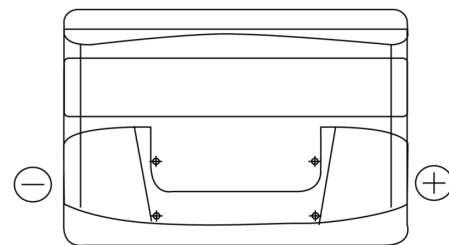

Product overview

Batteries for Cars

Excell EB712

| | |
|--------------------------------|---------------|
| Part number | EB712 |
| Technology | Flooded |
| EAN/GTIN | 3661024034647 |
| Voltage | 12 V |
| Capacity | 71.0 Ah |
| CCA | 670 A |
| Length | 278 mm |
| Width | 175 mm |
| Height | 175 mm |
| Box size | LB3 |
| Polarity | ETN 0 |
| Terminal Type | EN taper post |
| Hold Down | B13 |
| Weights (subject of variation) | 15.30 kg |

Polarity

Terminal Type

Positive Terminal Negative Terminal

Hold Down

Design, features and specifications are subject to change without notice. We disclaim any representation or warranty, express or implied, concerning the data or recommendations, and in no event shall be liable for any loss or damage claimed to have arisen as a result. Some products may not be available in your local market.