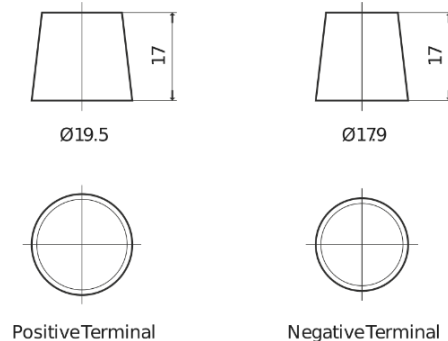

**Product overview**

Batteries for Marine and Leisure

**Dual AGM EP800**

Part number	EP800
Technology	AGM
EAN/GTIN	3661024036535
Voltage	12 V
Capacity	95.0 Ah
CCA	850 A
Watt hour	800 Wh
Length	353 mm
Width	175 mm
Height	190 mm
Box size	L05
Polarity	ETN 0
Terminal Type	EN taper post
Hold Down	B13
Weights (subject of variation)	26.10 kg

**Polarity**

**Terminal Type**

**Hold Down**

Design, features and specifications are subject to change without notice. We disclaim any representation or warranty, express or implied, concerning the data or recommendations, and in no event shall be liable for any loss or damage claimed to have arisen as a result. Some products may not be available in your local market.