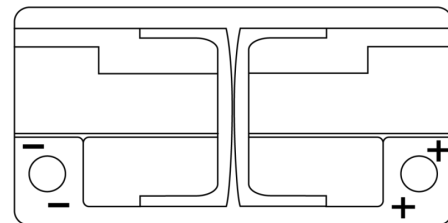

**Product overview**

Batteries for Marine and Leisure

**Dual AGM EP800**

Part number	EP800
Technology	AGM
EAN/GTIN	3661024036535
Voltage	12 V
Capacity	95.0 Ah
CCA	850 A
Watt hour	800 Wh
Length	353 mm
Width	175 mm
Height	190 mm
Box size	L05
Polarity	ETN 0
Terminal Type	EN taper post
Hold Down	B13
Weights (subject of variation)	26.10 kg

**Polarity**

**Terminal Type**

**Hold Down**

Design, features and specifications are subject to change without notice. We disclaim any representation or warranty, express or implied, concerning the data or recommendations, and in no event shall be liable for any loss or damage claimed to have arisen as a result. Some products may not be available in your local market.