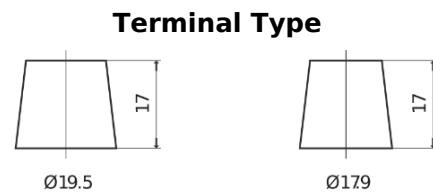

**Product overview**

Batteries for Trucks, Buses, Construction, Agriculture

**PowerPRO Agri&Construction TJ2353**

Part number	TJ2353
Technology	Flooded
EAN/GTIN	3661024056748
Voltage	12 V
Capacity	235.0 Ah
CCA	1450 A
Length	518 mm
Width	274 mm
Height	240 mm
Box size	D06
Polarity	ETN 3
Terminal Type	EN taper post
Hold Down	B0
Weights (subject of variation)	59.70 kg