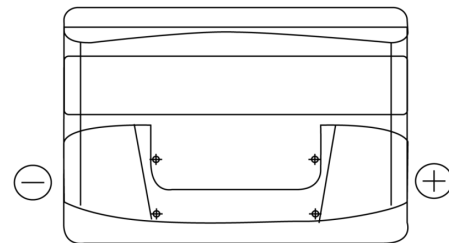

**Product overview**

Batteries for Cars

**Technica TB712**

Part number	TB712
Technology	Flooded
EAN/GTIN	3661024054645
Voltage	12 V
Capacity	71.0 Ah
CCA	670 A
Length	278 mm
Width	175 mm
Height	175 mm
Box size	LB3
Polarity	ETN 0
Terminal Type	EN taper post
Hold Down	B13
Weights (subject of variation)	15.30 kg

**Polarity**

**Terminal Type**

Positive Terminal

Negative Terminal

**Hold Down**

Design, features and specifications are subject to change without notice. We disclaim any representation or warranty, express or implied, concerning the data or recommendations, and in no event shall be liable for any loss or damage claimed to have arisen as a result. Some products may not be available in your local market.