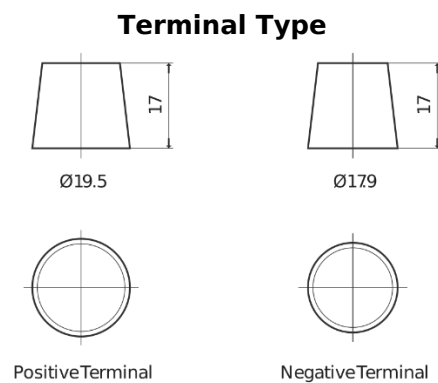

Product overview

Batteries for Marine and Leisure

Equipment GEL ES1350

Part number	ES1350
Technology	GEL
EAN/GTIN	3661024035774
Voltage	12 V
Capacity	120 Ah
Watt hour	1350 Wh
Length	513 mm
Width	189 mm
Height	223 mm
Box size	D04
Polarity	ETN 3
Terminal Type	EN taper post
Hold Down	B0
Weights (subject of variation)	40.00 kg