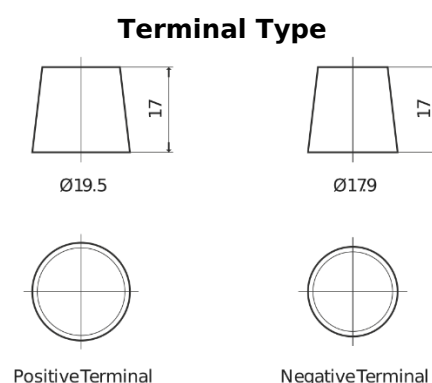

Product overview

Batteries for Trucks, Buses, Construction, Agriculture

StartPRO DG1403

Part number	DG1403
Technology	Flooded
EAN/GTIN	3661024025423
Voltage	12 V
Capacity	140 Ah
CCA	800 A
Length	513 mm
Width	189 mm
Height	223 mm
Box size	D04
Polarity	ETN 3
Terminal Type	EN taper post
Hold Down	B0
Weights (subject of variation)	34.10 kg