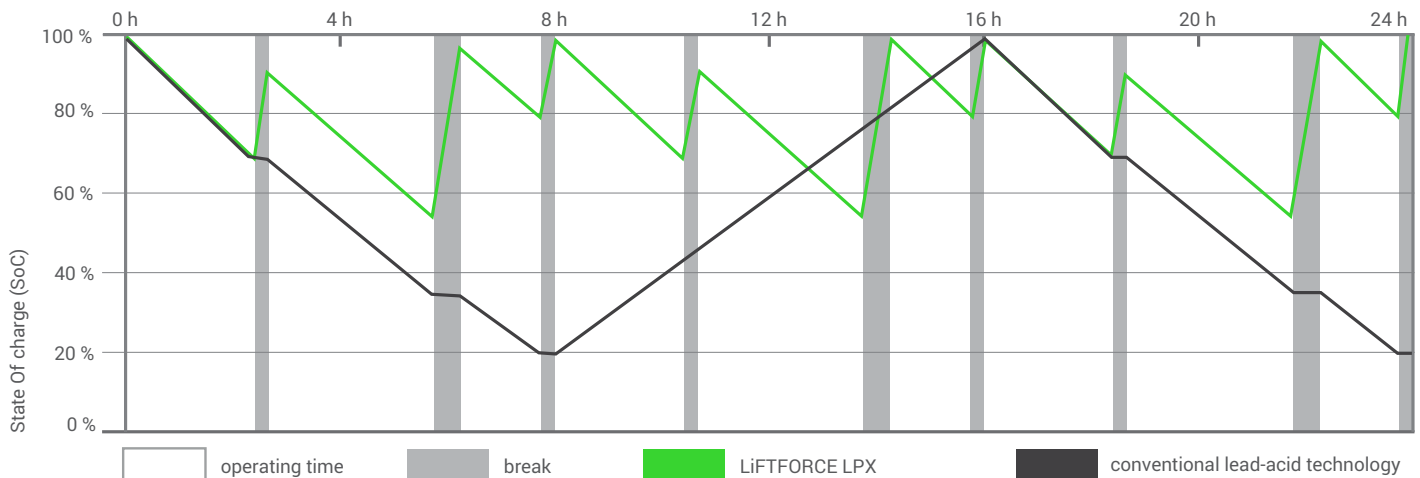

INTRODUCING THE NEW FORCE IN LITHIUM-ION POWER

The all-new LiFTFORCE LPX[™] lithium-ion batteries will change the way you think about performance. They deliver faster charging, lower maintenance, and increased cycle life – that means lower operational costs for your business versus traditional power sources, with all the power you need to get the job done. Our specialized BMS (Battery Management System) allows you to monitor the status and health of each battery with ease.

TURN THREE SHIFTS INTO ONE

It's tough to work 24/7 when you're faced with rotating batteries, moving to and from charging stations and waiting for conventional batteries to cool. One LiFTFORCE LPX™ can do the work of three standard batteries. Using a single battery for each lift truck means you can streamline operations, reduce downtime and lower your total cost of ownership. And switching your entire fleet to lithium technology means dedicated space for battery swapping can become a thing of the past.

RECHARGE IN A MATTER OF MINUTES, NOT HOURS

Even the hardest workers need a break. But with the new LiFTFORCE LPX, it will be charged and back on the floor in the time it takes to finish a cup of coffee. And by charging up to eight times faster than traditional lead-acid batteries, a single battery can work around the clock. No need to shuffle cumbersome batteries in and out of the lift. Simply pull up to the charger, plug in and you'll be ready to get back to the job in as little as 15 minutes.