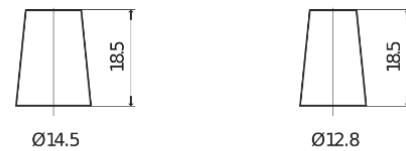

Terminal Type